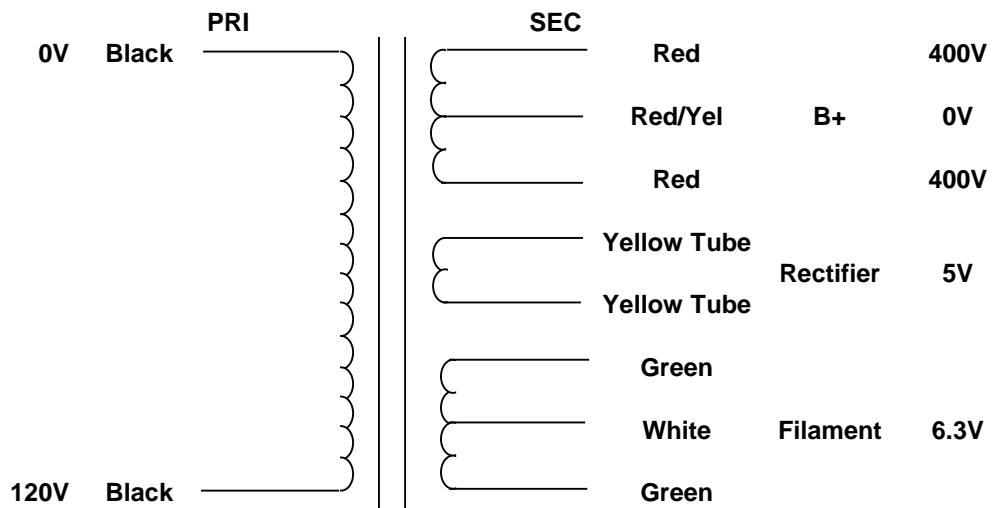

MERCURY MAGNETICS
9167 Independence Avenue
Chatsworth, CA 91311

Phone 818-998-7791
Fax 818-998-7835
Website: mercurymagnetics.com

65-APOLLO-P POWER TRANSFORMER

IF CENTER TAP IS NOT SHOWN ON YOUR SCHEMATIC DIAGRAM, DO NOT USE! CUT OR FLOAT THE CT.