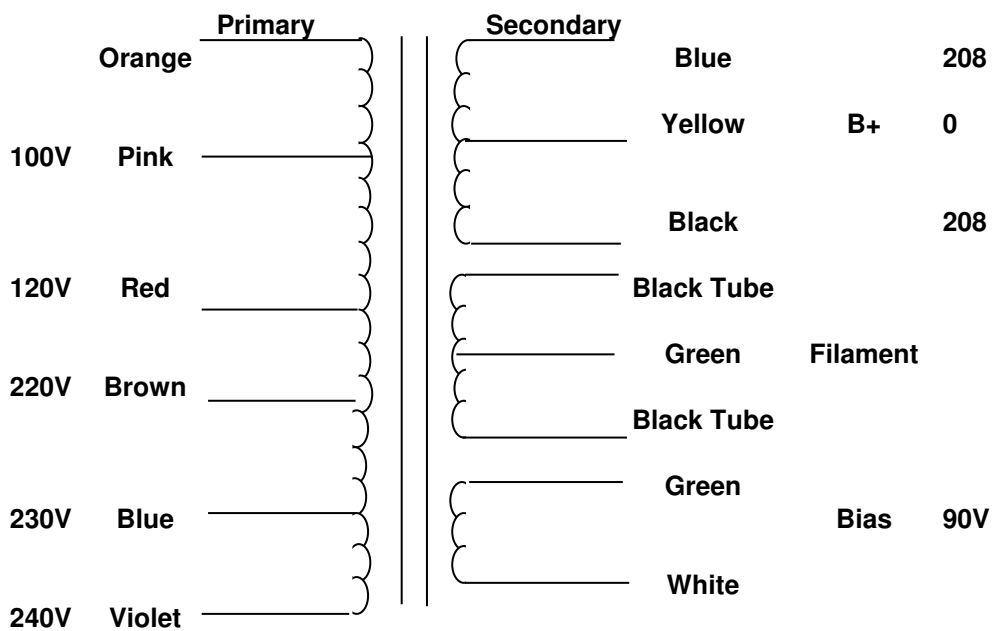

### 65-BIGBEN-P POWER TRANSFORMER

6/12/2007